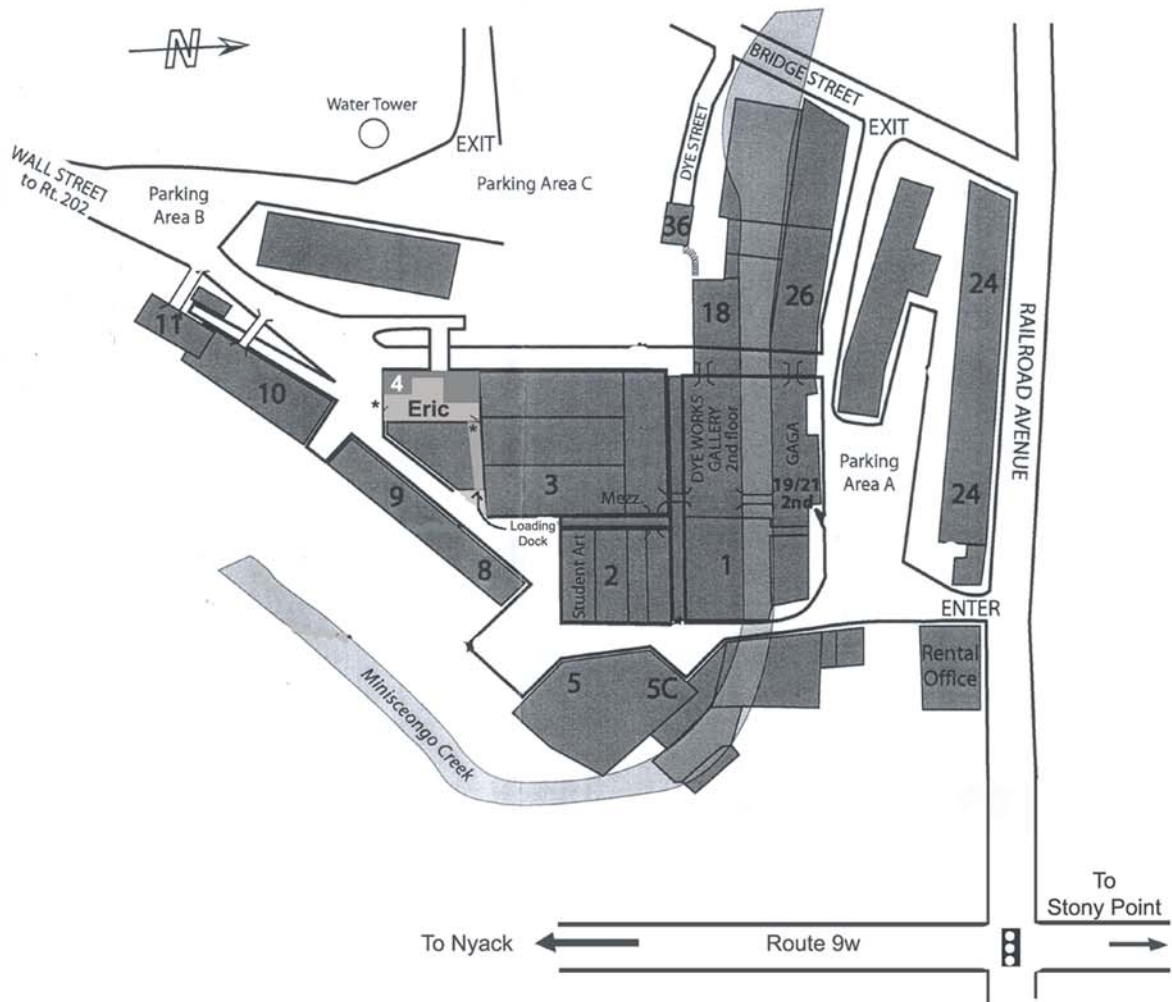

## MAP of GARNERVILLE ARTS & INDUSTRIAL CENTER

### Directions to Eric's Studio:

#### From Nyack:

- \*Take Route 9w North to Haverstraw.
- Go past Sansondale Plaza to traffic light.
- Turn left at traffic light onto W. Railroad Ave.
- Go 2-3 blocks and turn left into Garnerville Art and Industrial center. Follow map above to Bldg 4.