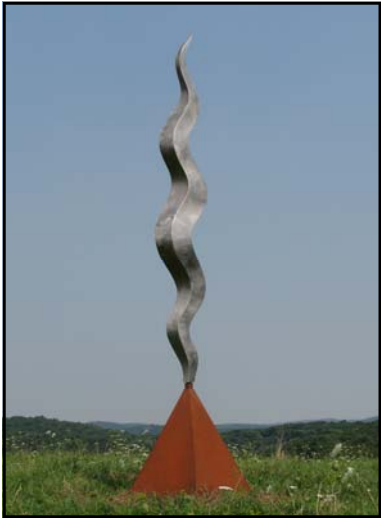

SCULPTURE - LARGE SIZE - 1

Standing Wave
Steel, Stainless Steel
132"H X 36"W X 36"D
Old Price: $20,000
New Price: **$15,000**